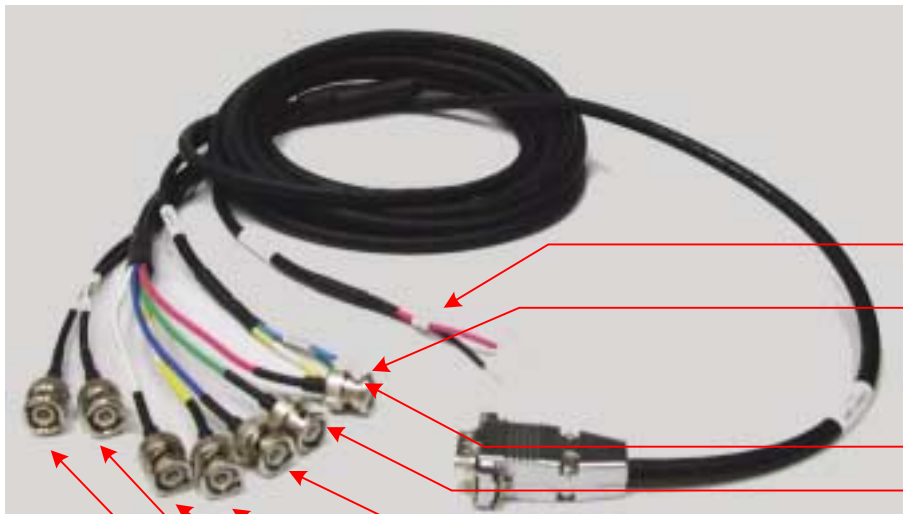

# Cable Information for HV-D30

Cable#	Product Name
1	C15HDx5-15
2	C15HDx5-15PR
3	C15HDYC-15
4	C15HDYC-15PR
5	C15HDx7-15
6	C15HDx7-15PR

## C15 HD x5 - 15 P R

x5 : 5 BNC Cable  
 x7 : 7 BNC Cable  
 YC : Y/C Cable  
 15 : Cable Length (15feet)  
 P : Power Cable  
 R : Remote Cable

Product Name : C15HDx5-15

HD IN / HD OUT / SYNC OUT  
 VD IN / GL IN / VD OUT  
 R / R-Y / C OUT  
 B / B-Y / VBS OUT  
 G / Y / Y OUT

Product Name : C15HDx7-15PR

**Power**  
 DC+12V IN (Red)  
 GND (Black)

**Data**  
 TXD (Yellow)  
 RXD (Blue)  
 GND (Green)

R / R-Y / C OUT  
 G / Y / Y OUT  
 B / B-Y / VBS OUT

VD IN / GL IN / VD OUT  
 HD IN / HD OUT / SYNC OUT  
 WEN  
 TRIGGER